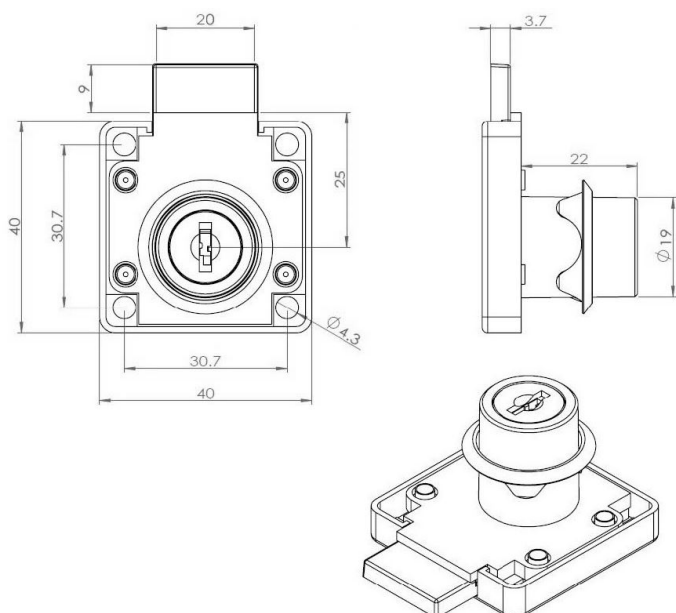

PRODUCT SHEET

Description:

Rim Lock 850, $\varnothing 19 \times 22 \text{mm}$, Left, NPL, CK SISO

Item number:

14.01.070-0

Units	Box	Carton	HS Code	Barcode
Pcs.	12	240	8301300000	
				5704866032568

LEFT

SISO A/S