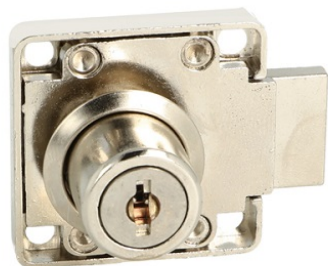

PRODUCT SHEET

Description:

Rim Lock 850, $\varnothing 19 \times 22 \text{mm}$, Left, NPL, CK SISO

Item number:

14.01.070-0

Units	Box	Carton	HS Code	Barcode
Pcs.	12	240	8301300000	
				5704866032568

LEFT

SISO A/S